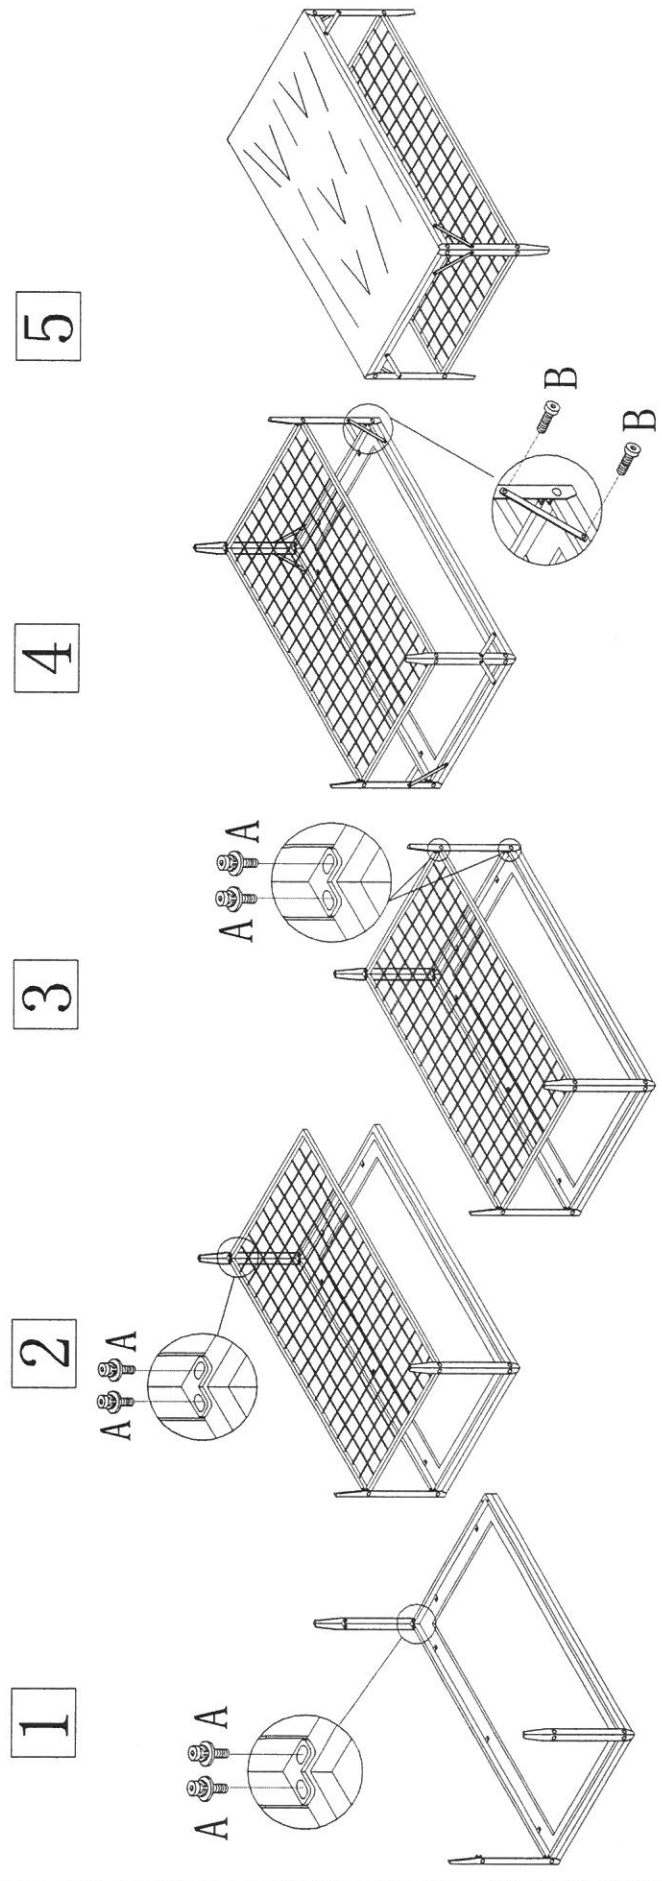

# W2770-90 VALEE-RUSTIC OAK W/SHELF 3PK-COCKTAIL TABLE

A		16X	1/4"-20X15mm PH
B		16X	1/4"-20X12mm PH
C		1X	M4

W2770-90	A		1X
W2770-90	B		8X
W2770-90	C		4X
W2770-90	D		1X
W2770-90	E	1/4*φ18*10mm	4X

# W2770-90 VALEE-RUSTIC OAK W/SHELF 3PK-END TABLE

1

2

3

4

5

A		16X	1/4" -20X15mm PH
B		16X	1/4" -20X12mm PH
C		1X	M4

W2770-90	F		1X
W2770-90	G		4X
W2770-90	H		8X
W2770-90	I		1X
W2770-90	E	 1/4*ø18*10mm	4X