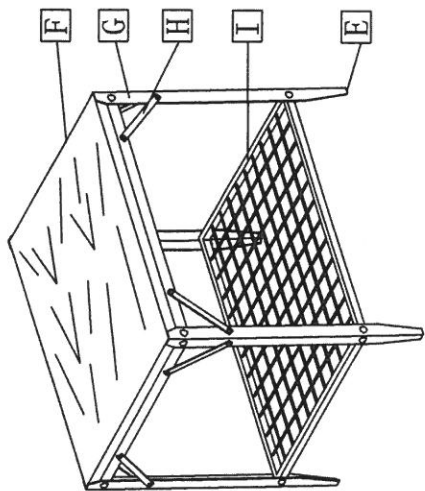

# W2770-90 VALEE-RUSTIC OAK W/SHELF 3PK-COCKTAIL TABLE

A		16X	1/4"-20X15mm PH
B		16X	1/4"-20X12mm PH
C		1X	M4

W2770-90	A		1X
W2770-90	B		8X
W2770-90	C		4X
W2770-90	D		1X
W2770-90	E	1/4*φ18*10mm	4X

# W2770-90 VALEE-RUSTIC OAK W/SHELF 3PK-END TABLE

1

2

3

4

5

A		16X	1/4" -20X15mm PH
B		16X	1/4" -20X12mm PH
C		1X	M4

W2770-90	F		1X
W2770-90	G		4X
W2770-90	H		8X
W2770-90	I		1X
W2770-90	E	 1/4*ø18*10mm	4X