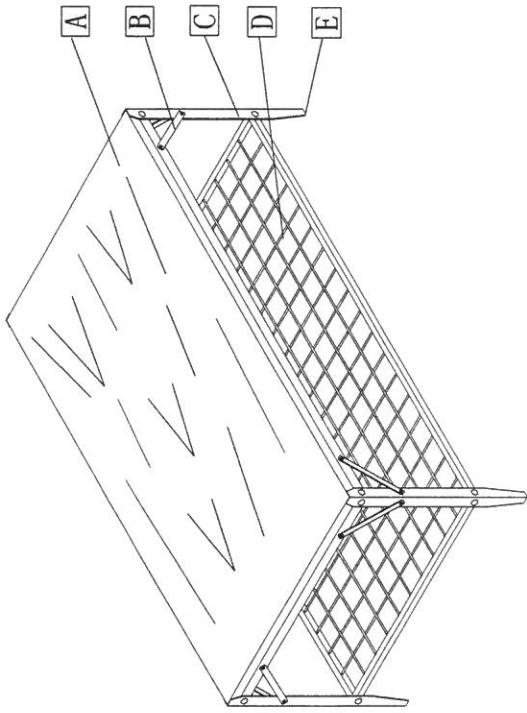

# W2770-90 VALEE-RUSTIC OAK W/SHELF 3PK-COCKTAIL TABLE

A		16X	1/4"-20X15mm PH
B		16X	1/4"-20X12mm PH
C		1X	M4

W2770-90	A		1X
W2770-90	B		8X
W2770-90	C		4X
W2770-90	D		1X
W2770-90	E	1/4*φ18*10mm	4X

# W2770-90 VALEE-RUSTIC OAK W/SHELF 3PK-END TABLE

1

2

3

4

5

A		16X	1/4" -20X15mm PH
B		16X	1/4" -20X12mm PH
C		1X	M4

W2770-90	F		1X
W2770-90	G		4X
W2770-90	H		8X
W2770-90	I		1X
W2770-90	E	 1/4*ø18*10mm	4X