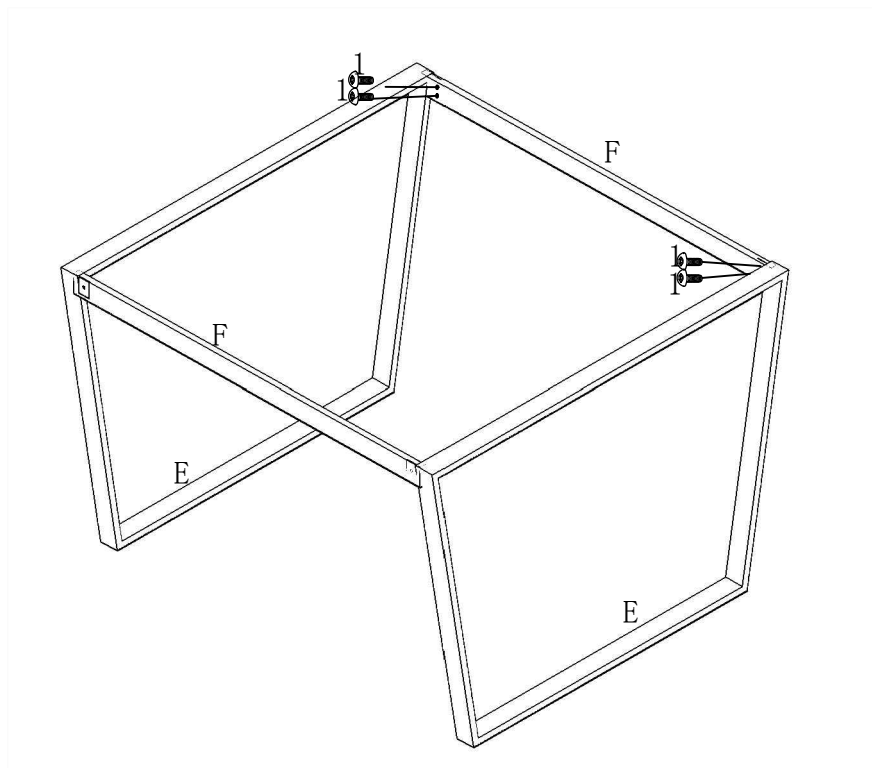

T2153-90	A		2X
	B		2X
	C		1X
	D	 Ø19mm*1/4" *12mm	4X

ASSEMBLY INSTRUCTION

Item Name: FERARA-RECT BLK TMPR CKTL TBLE

Model Number: T2153-90

1

2

1	8X		1/4" * 12mm BH
2	8X		
3	1X		M4

T2153-90	E		2X
	F		2X
	G		1X
	D	 Ø19mm*1/4" *12mm	4X

ASSEMBLY INSTRUCTION

Item Name: FERARA-RECT BLK TMPR CKTL TBLE

Model Number: T2153-90

1

2

1	8X		1/4" * 12mm BH
2	4X		
3	1X		M4