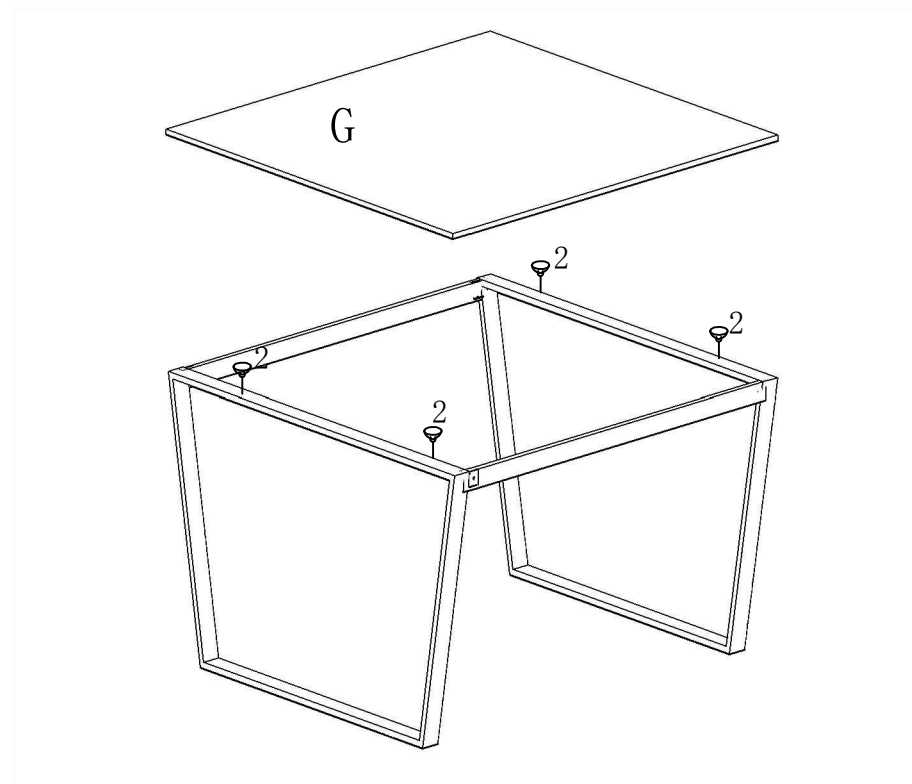

T2153-90	A		2X
	B		2X
	C		1X
	D	 Ø19mm*1/4" *12mm	4X

ASSEMBLY INSTRUCTION

Item Name: FERARA-RECT BLK TMPR CKTL TBLE

Model Number: T2153-90

1

2

1	8X		1/4" * 12mm BH
2	8X		
3	1X		M4

T2153-90	E		2X
	F		2X
	G		1X
	D	 Ø19mm*1/4" *12mm	4X

ASSEMBLY INSTRUCTION

Item Name: FERARA-RECT BLK TMPR CKTL TBLE

Model Number: T2153-90

1

2

1	8X		1/4" * 12mm BH
2	4X		
3	1X		M4