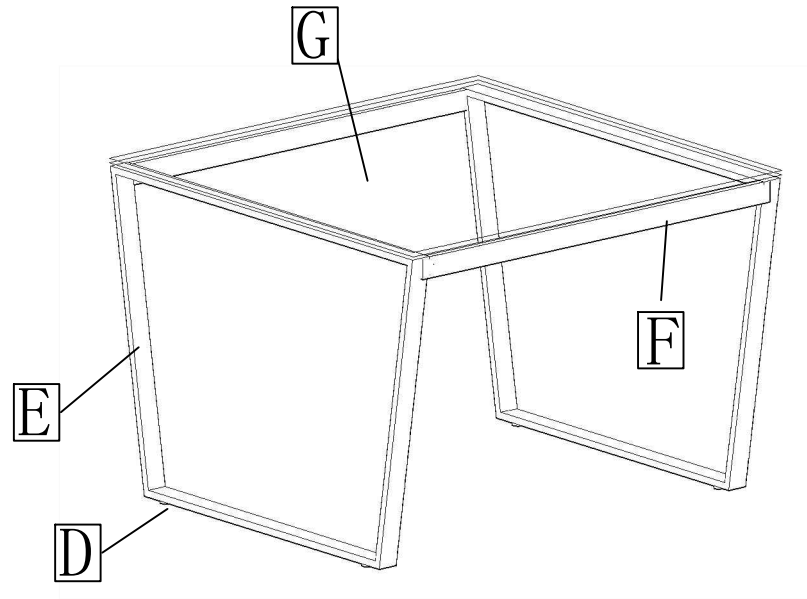

T2153-90	A		2X
	B		2X
	C		1X
	D	 Ø19mm*1/4" *12mm	4X

ASSEMBLY INSTRUCTION

Item Name: FERARA-RECT BLK TMPR CKTL TBLE

Model Number: T2153-90

1

2

1	8X		1/4" * 12mm BH
2	8X		
3	1X		M4

T2153-90	E		2X
	F		2X
	G		1X
	D	 Ø19mm*1/4" *12mm	4X

ASSEMBLY INSTRUCTION

Item Name: FERARA-RECT BLK TMPR CKTL TBLE

Model Number: T2153-90

1

2

1	8X		1/4" * 12mm BH
2	4X		
3	1X		M4