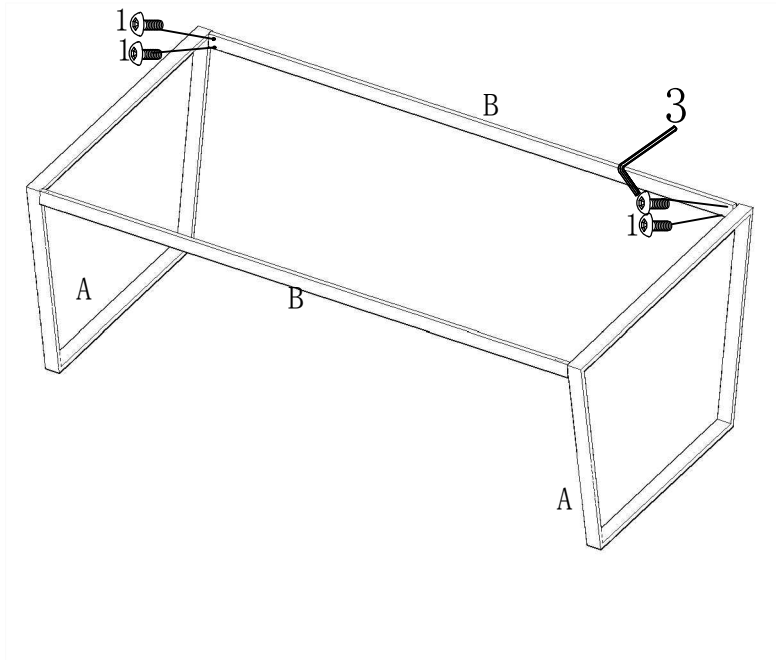

T2153-90	A		2X
	B		2X
	C		1X
	D	 Ø19mm*1/4" *12mm	4X

ASSEMBLY INSTRUCTION

Item Name: FERARA-RECT BLK TMPR CKTL TBLE

Model Number: T2153-90

1

2

1	8X		1/4" * 12mm BH
2	8X		
3	1X		M4

T2153-90	E		2X
	F		2X
	G		1X
	D	 Ø19mm*1/4" *12mm	4X

ASSEMBLY INSTRUCTION

Item Name: FERARA-RECT BLK TMPR CKTL TBLE

Model Number: T2153-90

1

2

1	8X		1/4" * 12mm BH
2	4X		
3	1X		M4