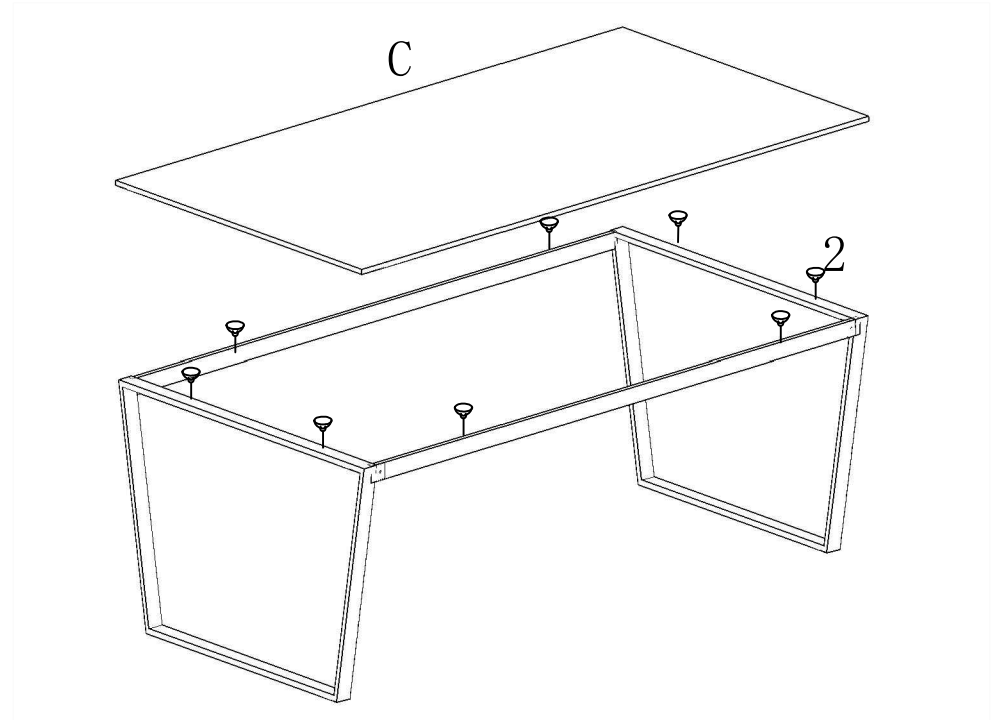

T2153-90	A		2X
	B		2X
	C		1X
	D	 Ø19mm*1/4" *12mm	4X

ASSEMBLY INSTRUCTION

Item Name: FERARA-RECT BLK TMPR CKTL TBLE

Model Number: T2153-90

1

2

1	8X		1/4" * 12mm BH
2	8X		
3	1X		M4

T2153-90	E		2X
	F		2X
	G		1X
	D	 Ø19mm*1/4" *12mm	4X

ASSEMBLY INSTRUCTION

Item Name: FERARA-RECT BLK TMPR CKTL TBLE

Model Number: T2153-90

1

2

1	8X		1/4" * 12mm BH
2	4X		
3	1X		M4