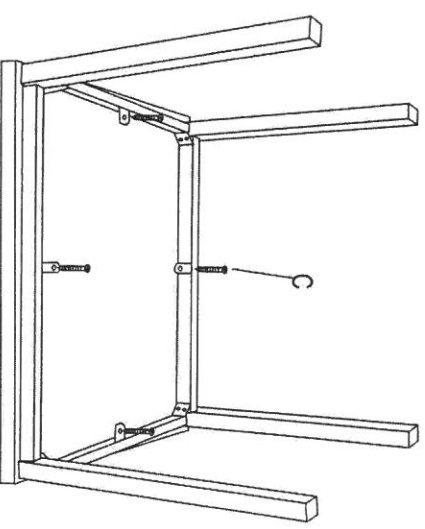

**K2425-75  
LINK-FAUX MARBLE 5PC PUB SET K218**

1

3

2

4

A	8X		6*20mm
B	6X		6*35mm
C	4X		4*40mm
D	14X		6*16mm
E	1X		

<b>K2425-75</b>			
E		1	
F		2	
G		1	
H		1	
I		2	
J		4	

K2425-75			
A		1	
B		1	
C		4	
D		4	

**K2425-75  
LINK-FAUX MARBLE SPC PUB SET K218**

1

2

A	8X		8*35mm
B	8X		8*18mm
C	4X		4*16mm
D	1X		