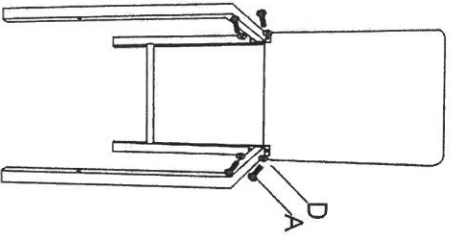

**K2425-75  
LINK-FAUX MARBLE 5PC PUB SET K218**

1

3

2

4

A	8X		6*20mm
B	6X		6*35mm
C	4X		4*40mm
D	14X		6*16mm
E	1X		

<b>K2425-75</b>			
E		1	
F		2	
G		1	
H		1	
I		2	
J		4	

K2425-75			
A		1	
B		1	
C		4	
D		4	

**K2425-75  
LINK-FAUX MARBLE SPC PUB SET K218**

1

2

A	8X		8*35mm
B	8X		8*18mm
C	4X		4*16mm
D	1X		