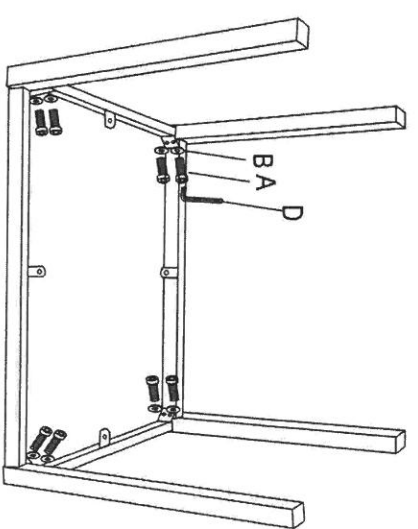

**K2425-75  
LINK-FAUX MARBLE 5PC PUB SET K218**

1

3

2

4

A	8X		6*20mm
B	6X		6*35mm
C	4X		4*40mm
D	14X		6*16mm
E	1X		

<b>K2425-75</b>			
E		1	
F		2	
G		1	
H		1	
I		2	
J		4	

K2425-75			
A		1	
B		1	
C		4	
D		4	

**K2425-75  
LINK-FAUX MARBLE SPC PUB SET K218**

1

2

A	8X		8*35mm
B	8X		8*18mm
C	4X		4*16mm
D	1X		