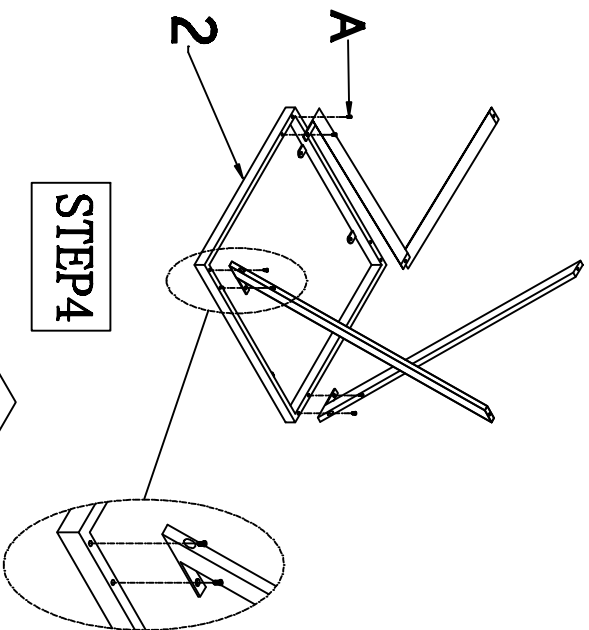

**K2132-90
(CKTL)**

HDWR	HARDWARE PACK	1bag
1		1pc
2		1pc
3		6pcs
4		1pc

ASSEMBLY INSTRUCTION

ITEM NAME: ENFIELD-RECT GRV/BLK OCC 3PK

MODEL NUMBER: K2132-90

STEP1

STEP2

STEP3

STEP4

K2132-90 (CKTL) HDWR

A		6pcs	M6*13mm
B		12pcs	M6*40mm
C		4pcs	M6*20mm
D		1pc	M4
E		6pcs	M4*20mm

K2132-90
(END)

HDWR	HARDWARE PACK	2bags
1		1pc
2		1pc
3		4pcs
4		1pc

ASSEMBLY INSTRUCTION

ITEM NAME: ENFIELD-RECT GRV/BLK OCC 3PK

MODEL NUMBER: K2132-90

STEP1

STEP2

STEP3

STEP4

K2132-90 (END) HDWR		
A		8pcs M6*13mm
B		8pcs M6*40mm
C		4pcs M6*20mm
D		1pc M4
E		4pcs M4*20mm