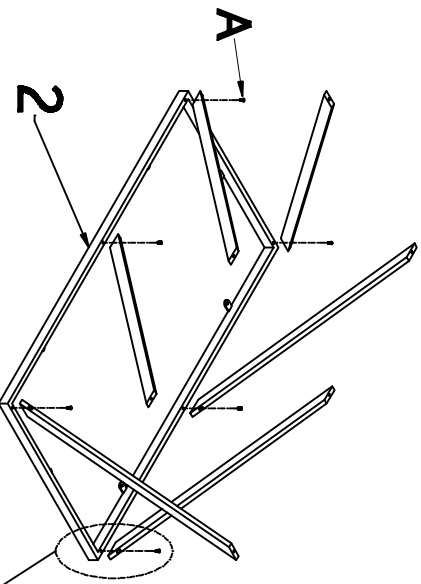

**K2132-90
(CKTL)**

HDWR	HARDWARE PACK	1bag
1		1pc
2		1pc
3		6pcs
4		1pc

ASSEMBLY INSTRUCTION

ITEM NAME: ENFIELD-RECT GRV/BLK OCC 3PK

MODEL NUMBER: K2132-90

STEP1

STEP2

STEP3

STEP4

K2132-90 (CKTL) HDWR

A		6pcs	M6*13mm
B		12pcs	M6*40mm
C		4pcs	M6*20mm
D		1pc	M4
E		6pcs	M4*20mm

K2132-90
(END)

HDWR	HARDWARE PACK	2bags
1		1pc
2		1pc
3		4pcs
4		1pc

ASSEMBLY INSTRUCTION

ITEM NAME: ENFIELD-RECT GRV/BLK OCC 3PK

MODEL NUMBER: K2132-90

STEP1

STEP2

STEP3

STEP4

K2132-90 (END) HDWR		
A		8pcs M6*13mm
B		8pcs M6*40mm
C		4pcs M6*20mm
D		1pc M4
E		4pcs M4*20mm