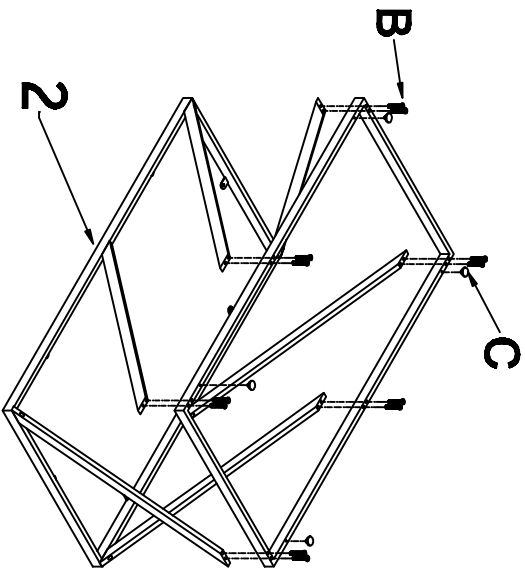

**K2132-90
(CKTL)**

HDWR	HARDWARE PACK	1bag
1		1pc
2		1pc
3		6pcs
4		1pc

ASSEMBLY INSTRUCTION

ITEM NAME: ENFIELD-RECT GRV/BLK OCC 3PK

MODEL NUMBER: K2132-90

STEP1

STEP2

STEP3

STEP4

K2132-90 (CKTL) HDWR

A		6pcs	M6*13mm
B		12pcs	M6*40mm
C		4pcs	M6*20mm
D		1pc	M4
E		6pcs	M4*20mm

K2132-90
(END)

HDWR	HARDWARE PACK	2bags
1		1pc
2		1pc
3		4pcs
4		1pc

ASSEMBLY INSTRUCTION

ITEM NAME: ENFIELD-RECT GRV/BLK OCC 3PK

MODEL NUMBER: K2132-90

STEP1

STEP2

STEP3

STEP4

K2132-90 (END) HDWR		
A		8pcs M6*13mm
B		8pcs M6*40mm
C		4pcs M6*20mm
D		1pc M4
E		4pcs M4*20mm