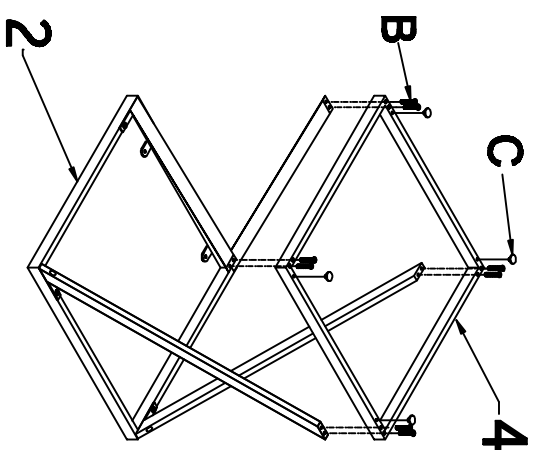

**K2132-90
(CKTL)**

HDWR	HARDWARE PACK	1bag
1		1pc
2		1pc
3		6pcs
4		1pc

ASSEMBLY INSTRUCTION

ITEM NAME: ENFIELD-RECT GRV/BLK OCC 3PK

MODEL NUMBER: K2132-90

STEP1

STEP2

STEP3

STEP4

K2132-90 (CKTL) HDWR

A		6pcs	M6*13mm
B		12pcs	M6*40mm
C		4pcs	M6*20mm
D		1pc	M4
E		6pcs	M4*20mm

K2132-90
(END)

HDWR	HARDWARE PACK	2bags
1		1pc
2		1pc
3		4pcs
4		1pc

ASSEMBLY INSTRUCTION

ITEM NAME: ENFIELD-RECT GRV/BLK OCC 3PK

MODEL NUMBER: K2132-90

STEP1

STEP2

STEP3

STEP4

K2132-90 (END) HDWR		
A		8pcs M6*13mm
B		8pcs M6*40mm
C		4pcs M6*20mm
D		1pc M4
E		4pcs M4*20mm