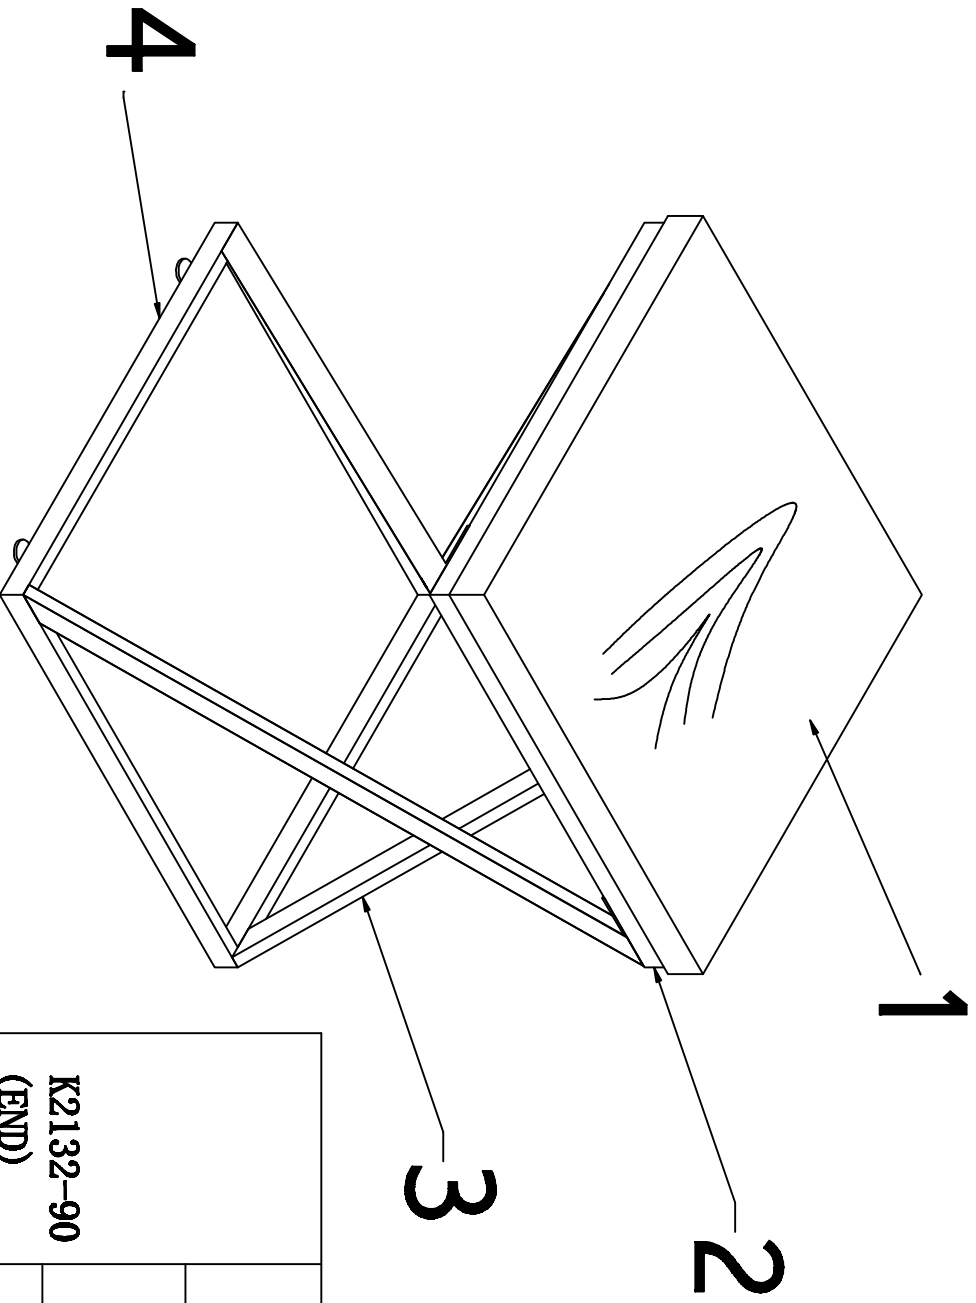

**K2132-90
(CKTL)**

HDWR	HARDWARE PACK	1bag
1		1pc
2		1pc
3		6pcs
4		1pc

ASSEMBLY INSTRUCTION

ITEM NAME: ENFIELD-RECT GRV/BLK OCC 3PK

MODEL NUMBER: K2132-90

STEP1

STEP2

STEP3

STEP4

K2132-90 (CKTL) HDWR

A		6pcs	M6*13mm
B		12pcs	M6*40mm
C		4pcs	M6*20mm
D		1pc	M4
E		6pcs	M4*20mm

K2132-90
(END)

HDWR	HARDWARE PACK	2bags
1		1pc
2		1pc
3		4pcs
4		1pc

ASSEMBLY INSTRUCTION

ITEM NAME: ENFIELD-RECT GRV/BLK OCC 3PK

MODEL NUMBER: K2132-90

STEP1

STEP2

STEP3

STEP4

K2132-90 (END) HDWR		
A		8pcs M6*13mm
B		8pcs M6*40mm
C		4pcs M6*20mm
D		1pc M4
E		4pcs M4*20mm