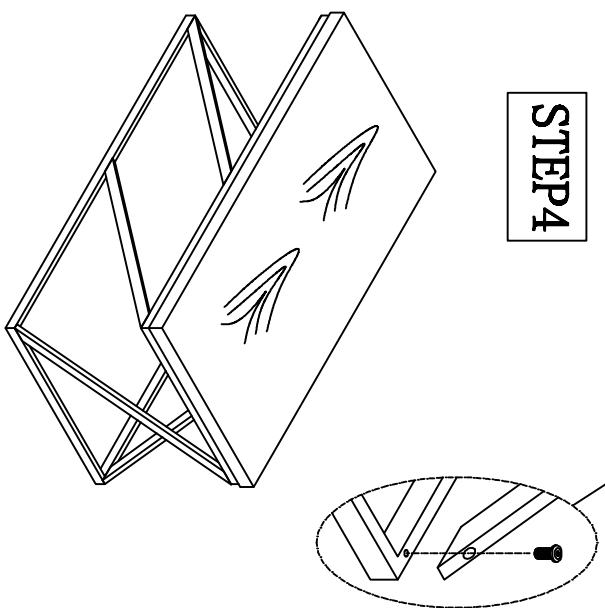

**K2132-90
(CKTL)**

HDWR	HARDWARE PACK	1bag
1		1pc
2		1pc
3		6pcs
4		1pc

ASSEMBLY INSTRUCTION

ITEM NAME: ENFIELD-RECT GRV/BLK OCC 3PK

MODEL NUMBER: K2132-90

STEP1

STEP2

STEP3

STEP4

K2132-90 (CKTL) HDWR

A		6pcs	M6*13mm
B		12pcs	M6*40mm
C		4pcs	M6*20mm
D		1pc	M4
E		6pcs	M4*20mm

K2132-90
(END)

HDWR	HARDWARE PACK	2bags
1		1pc
2		1pc
3		4pcs
4		1pc

ASSEMBLY INSTRUCTION

ITEM NAME: ENFIELD-RECT GRV/BLK OCC 3PK

MODEL NUMBER: K2132-90

STEP1

STEP2

STEP3

STEP4

K2132-90 (END) HDWR		
A		8pcs M6*13mm
B		8pcs M6*40mm
C		4pcs M6*20mm
D		1pc M4
E		4pcs M4*20mm