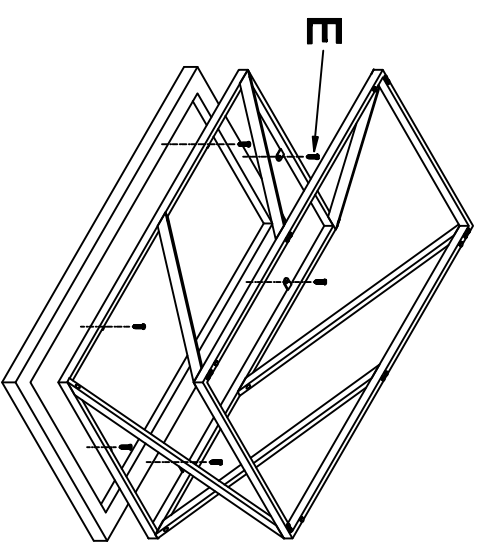

**K2132-90
(CKTL)**

HDWR	HARDWARE PACK	1bag
1		1pc
2		1pc
3		6pcs
4		1pc

ASSEMBLY INSTRUCTION

ITEM NAME: ENFIELD-RECT GRV/BLK OCC 3PK

MODEL NUMBER: K2132-90

STEP1

STEP2

STEP3

STEP4

K2132-90 (CKTL) HDWR

A		6pcs	M6*13mm
B		12pcs	M6*40mm
C		4pcs	M6*20mm
D		1pc	M4
E		6pcs	M4*20mm

K2132-90
(END)

HDWR	HARDWARE PACK	2bags
1		1pc
2		1pc
3		4pcs
4		1pc

ASSEMBLY INSTRUCTION

ITEM NAME: ENFIELD-RECT GRV/BLK OCC 3PK

MODEL NUMBER: K2132-90

STEP1

STEP2

STEP3

STEP4

K2132-90 (END) HDWR		
A		8pcs M6*13mm
B		8pcs M6*40mm
C		4pcs M6*20mm
D		1pc M4
E		4pcs M4*20mm