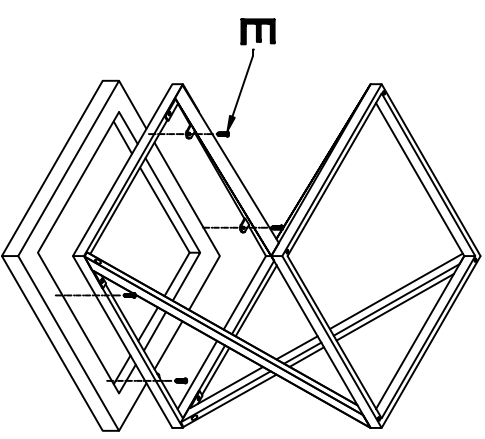

STEP4

K2132-90 (CKTL) HDWR

A		6pcs	M6*13mm
B		12pcs	M6*40mm
C		4pcs	M6*20mm
D		1pc	M4
E		6pcs	M4*20mm

K2132-90
(END)

HDWR	HARDWARE PACK	2bags
1		1pc
2		1pc
3		4pcs
4		1pc

ASSEMBLY INSTRUCTION

ITEM NAME: ENFIELD-RECT GRV/BLK OCC 3PK

MODEL NUMBER: K2132-90

STEP1

STEP2

STEP3

STEP4

K2132-90 (END) HDWR		
A		8pcs M6*13mm
B		8pcs M6*40mm
C		4pcs M6*20mm
D		1pc M4
E		4pcs M4*20mm